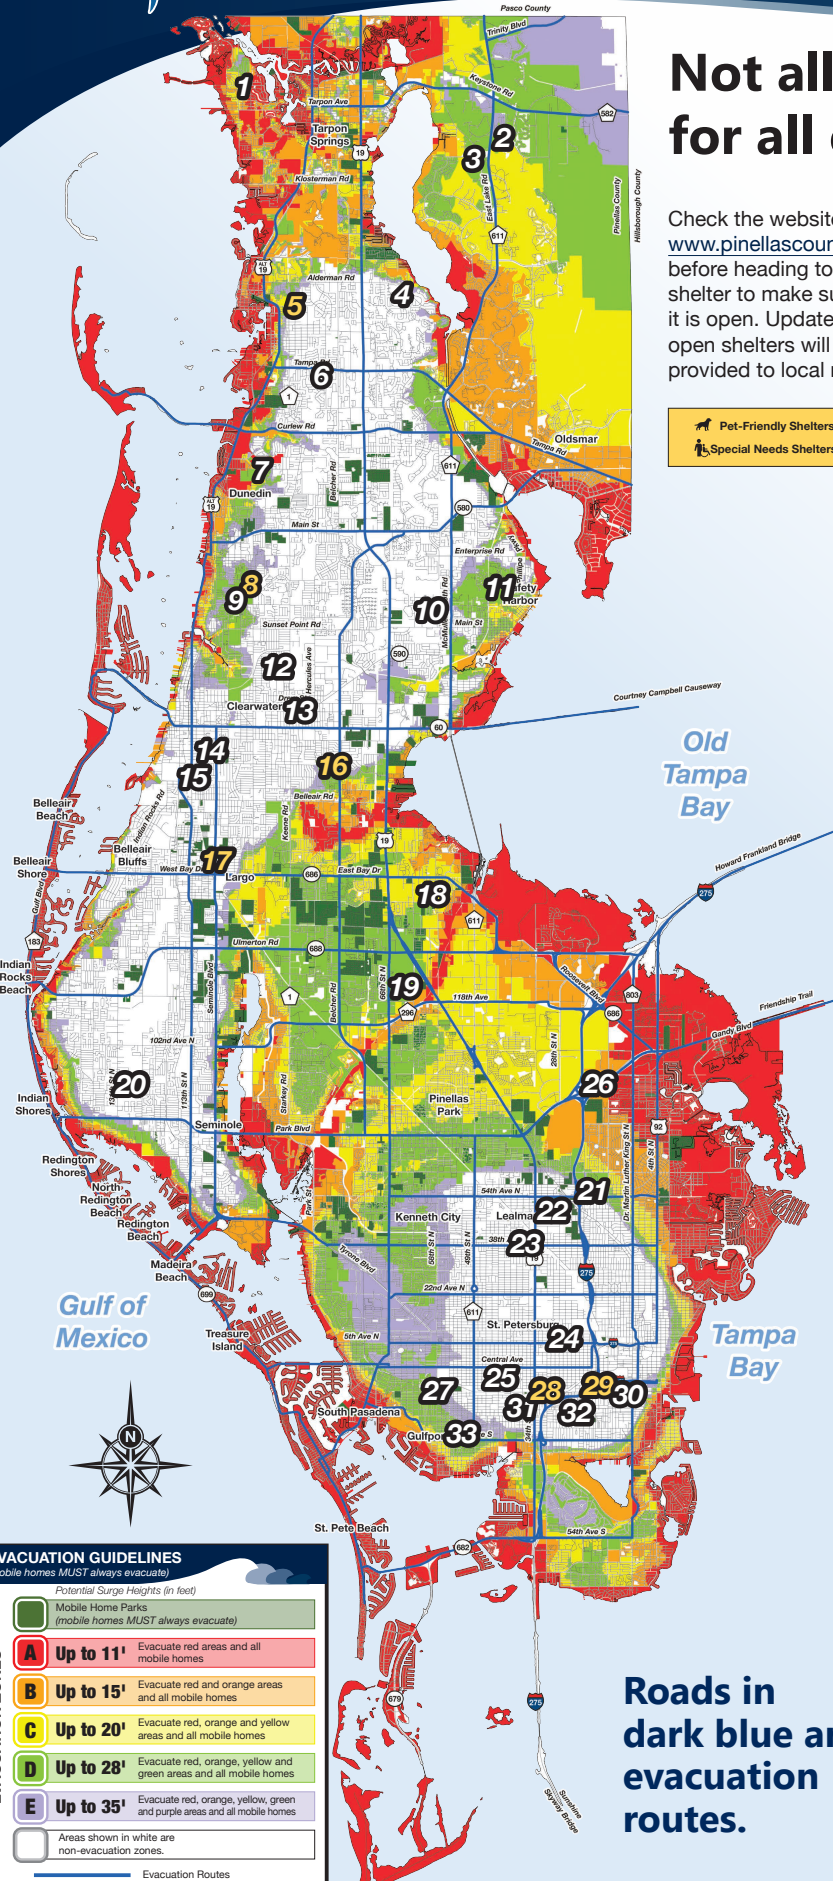

South County

17) Largo High School
  410 Missouri Ave. N. • Largo
18) High Point Elementary School
  5921 150th Ave. N. • Clearwater
19) Pinellas Park High School
  6305 118th Ave. N. • Pinellas Park
20) Bauder Elementary School
  12755 86th Ave. N. • Seminole
21) John Sexton Elementary School
  1997 54th Ave. N. • St. Petersburg
22) Lealman Intermediate School
  4900 28th St. N. • St. Petersburg
23) New Heights Elementary School
  3901 37th St. N. • St. Petersburg
24) St. Petersburg High School
  2501 Fifth Ave. N. • St. Petersburg
25) Fairmount Park Elementary School
  575 41st St. S. • St. Petersburg
26) First Baptist Church of St. Petersburg
  1900 Gandy Blvd. N., St. Petersburg
27) Boca Ciega High School
  924 58th St. S. • Gulfport
28) Gibbs High School
  850 34th St. S. • St. Petersburg
29) John Hopkins Middle School
  701 16th St. S. • St. Petersburg
30) Campbell Park Elementary School
  1051 Seventh Ave. S. • St. Petersburg
31) Jamerson Elementary School
  1200 37th St. S. • St. Petersburg
32) St. Petersburg College Midtown Campus
  1300 22nd St. S. • St. Petersburg
33) Gulfport Elementary School
  2014 52nd St. S. • Gulfport
34) Thurgood Marshall Middle School
  3901 22nd Ave. S. • St. Petersburg
35) James Sanderlin Elementary School
  2350 22nd Ave. S. • St. Petersburg

EVACUATION GUIDELINES
(mobile homes MUST always evacuate)

Potential Surge Heights (in feet)

	Mobile Home Parks (mobile homes MUST always evacuate)
A Up to 11'	Evacuate red areas and all mobile homes
B Up to 15'	Evacuate red and orange areas and all mobile homes
C Up to 20'	Evacuate red, orange and yellow areas and all mobile homes
D Up to 28'	Evacuate red, orange, yellow and green areas and all mobile homes
E Up to 35'	Evacuate red, orange, yellow, green and purple areas and all mobile homes
	Areas shown in white are non-evacuation zones.

Evacuation Routes

Roads in dark blue are evacuation routes.